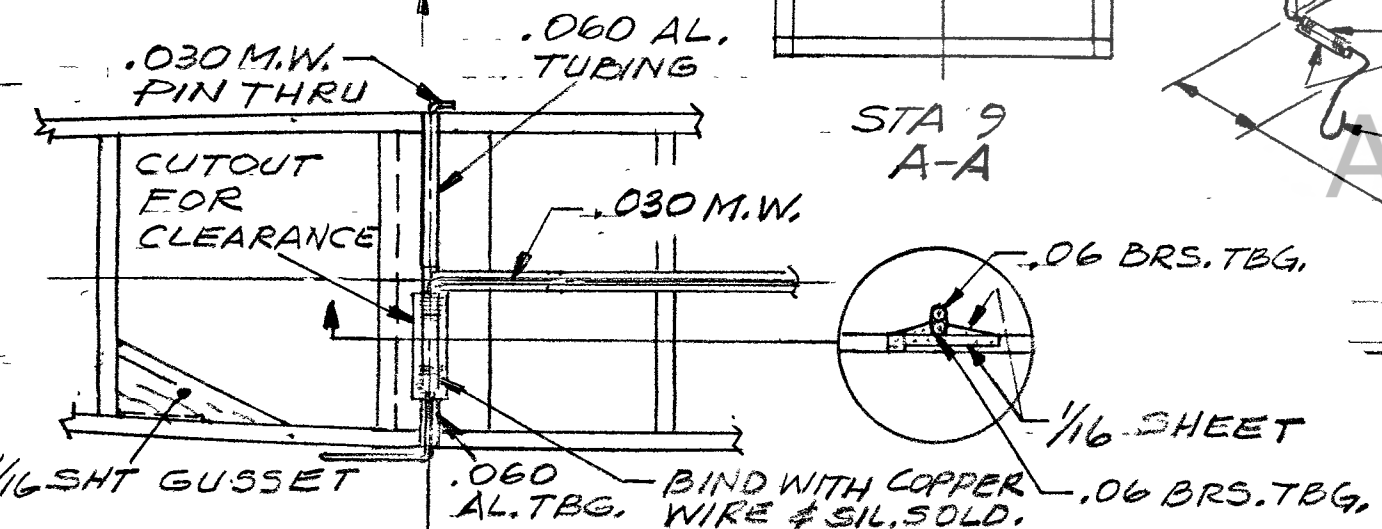

HINGE SKEW ANGLE 13° BOTH DIRECTIONS  
SHAFT .062 DIA

"Moffette" (or M3)  
FOR OCD MINI-MOFFETTE EVENT

| WEIGHTS   |         |
|-----------|---------|
| FUSE      | 28.4 gm |
| WING      | 9.4 gm  |
| PROP      | 13.8 gm |
| TAIL      | 5.4 gm  |
| TOTAL     | 57 gm   |
| REQ'D WT. | 56 gm   |

WING AREA 112.5 IN<sup>2</sup>  
WING SPAN 30 IN  
LENGTH 28.5 IN  
STAB. AREA 37.12 IN<sup>2</sup>

ADJUSTMENTS:  
1° DOWN THRUST  
3/2° RT. THRUST  
4° LEFT TAB  
2° WING TIP WASHOUT

TAKEOFF LEG DETAIL