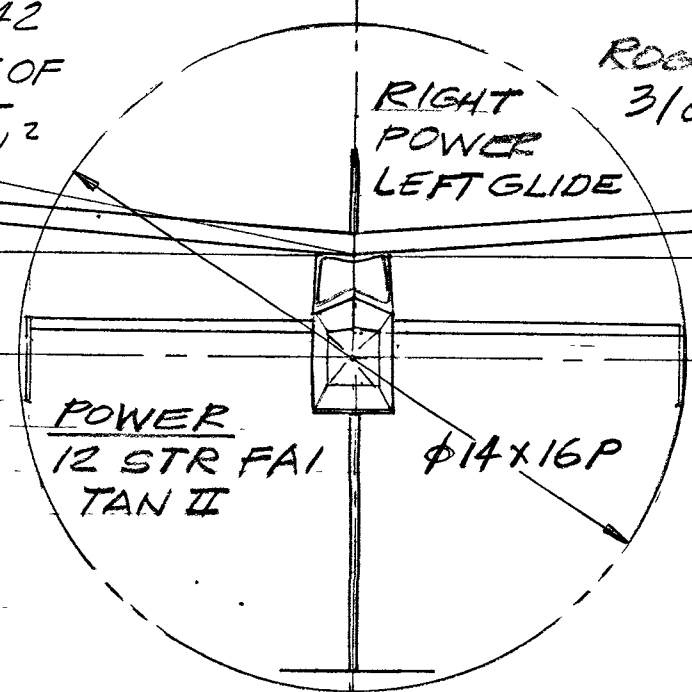

HINGE SKEW ANGLE 13° BOTH DIRECTIONS  
SHAFT .062 DIA

"Moffette" (or M3)  
FOR OCD MINI-MOFFETTE EVENT

| WEIGHTS   |         |
|-----------|---------|
| FUSE      | 28.4 gm |
| WING      | 9.4 gm  |
| PROP      | 13.8 gm |
| TAIL      | 5.4 gm  |
| TOTAL     | 57 gm   |
| REQ'D WT. | 56 gm   |

WING AREA 112.5 IN<sup>2</sup>  
WING SPAN 30 IN  
LENGTH 28.5 IN  
STAB. AREA 37.12 IN<sup>2</sup>

ADJUSTMENTS:  
1° DOWN THRUST  
3/2° RT. THRUST  
4° LEFT TAB  
2° WING TIP WASHOUT

TAKEOFF LEG DETAIL